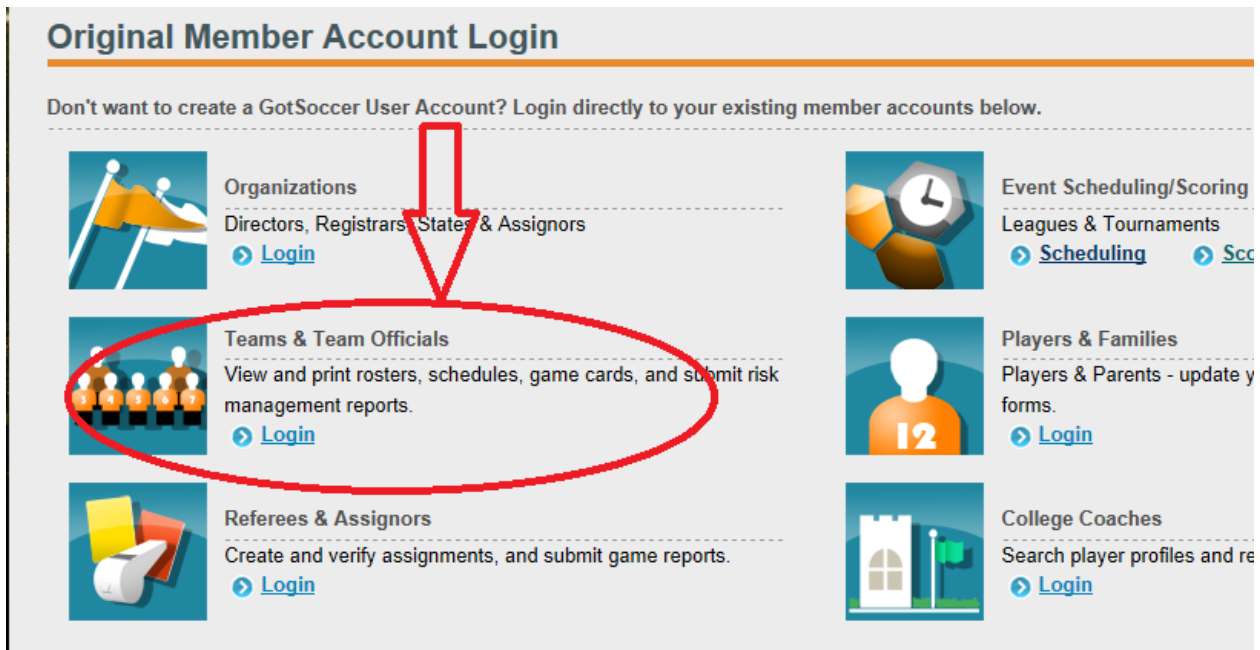

Team Account

Your team account will show you who is currently on your team roster.

Go to www.gotsoccer.com and click on "User Login"

Now scroll down to "Teams & Team Officials" and click Login:

Log into your “TEAM account” with your username & password.

(If you can't remember it, email the BASC office or the BASC registrar.)

Login to Your GotSoccer Account

Team Account

Username: BExpress
Password: [masked]
[Login](#)

[Team Account Lookup](#)

[Need to GotSoccer?
Create Your Account](#)