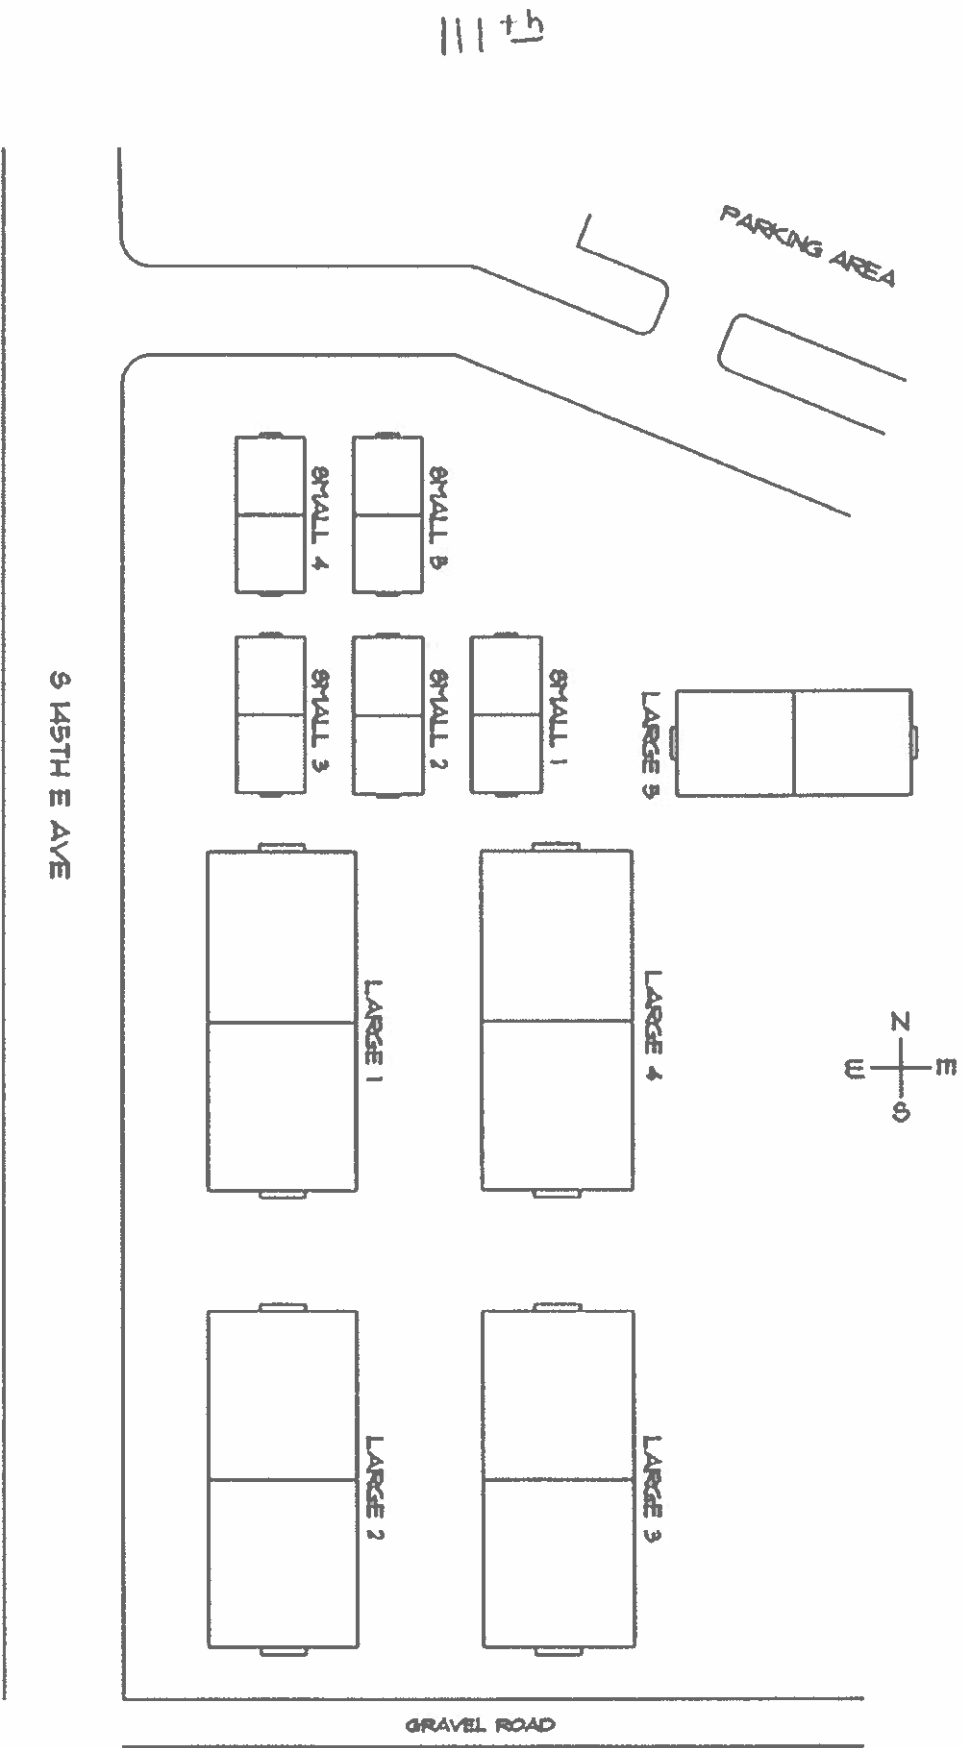

FAMILY CHURCH LOCATION

111 + 5

PARKING AREA

S 145TH E AVE

GRAVEL ROAD

121st