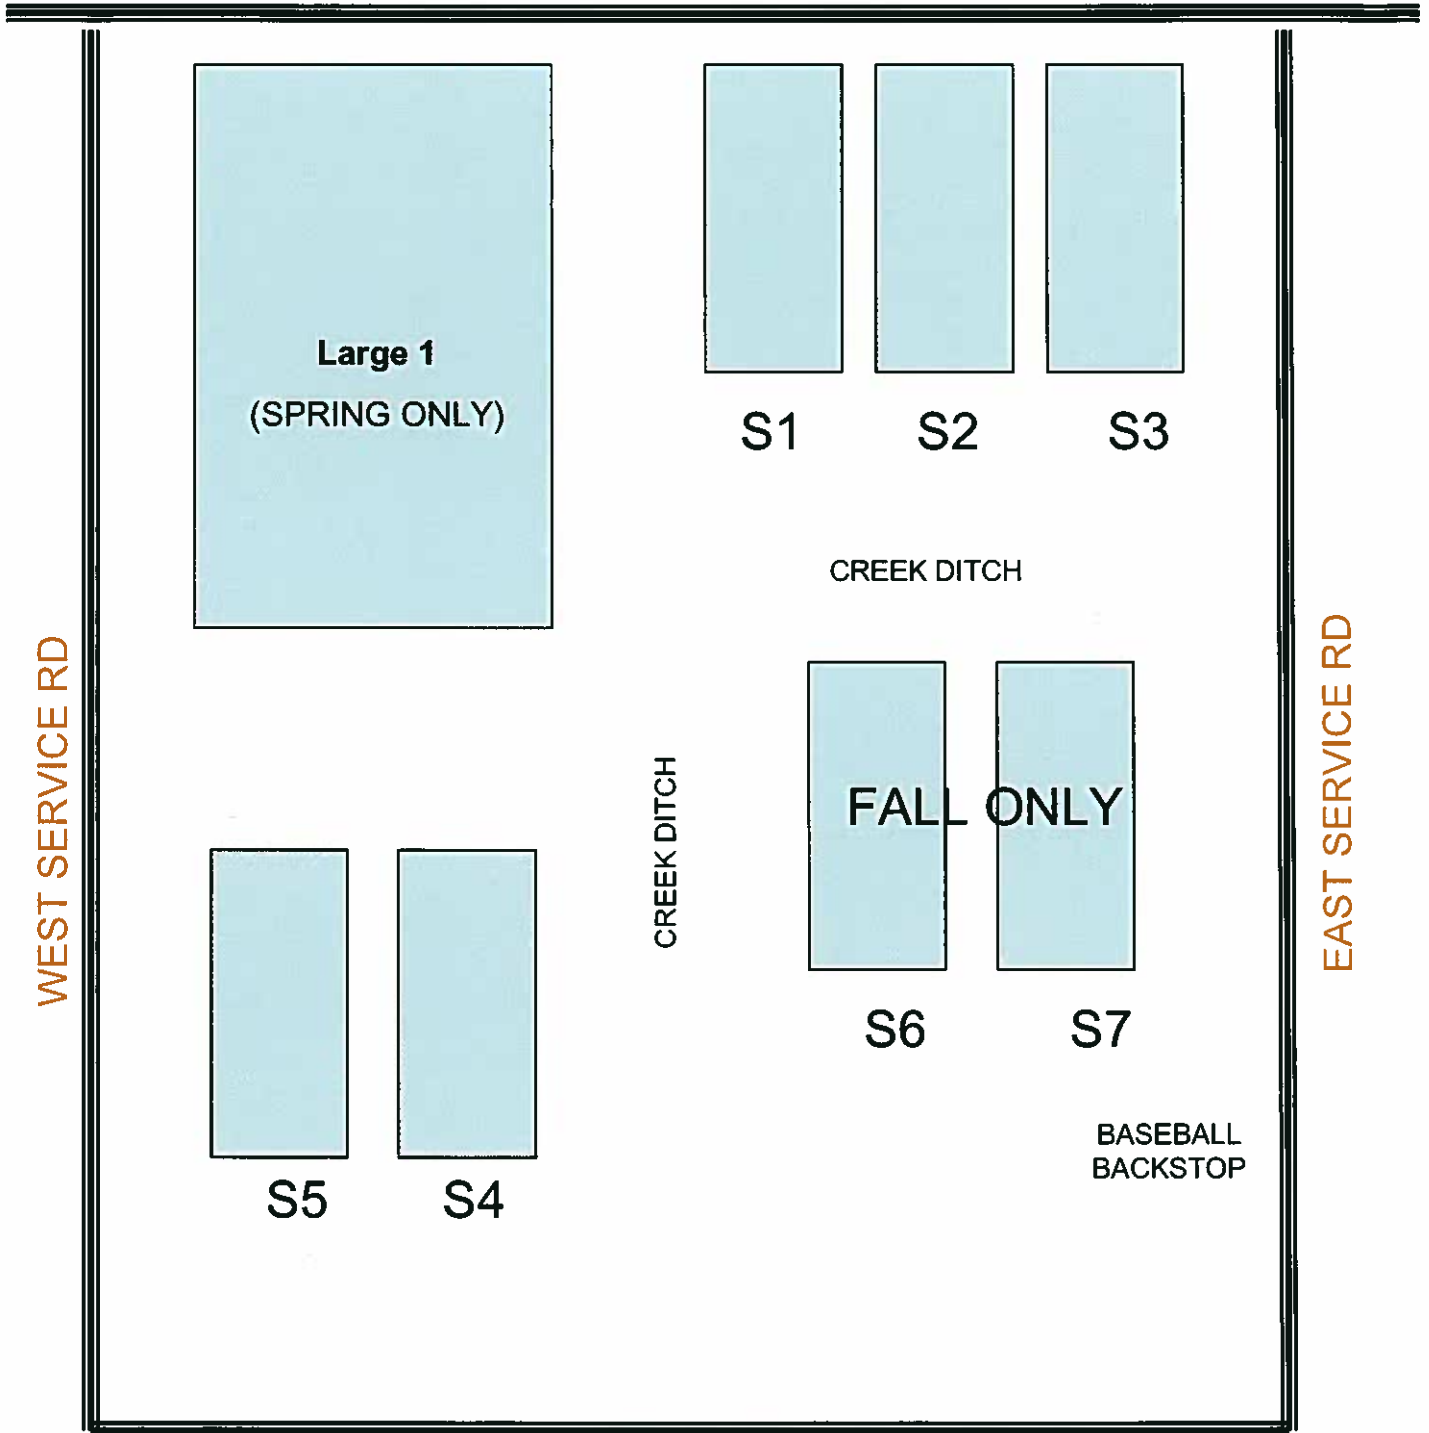

CENTENNIAL LOCATION

51ST STREET

CENTENNIAL MIDDLE SCHOOL