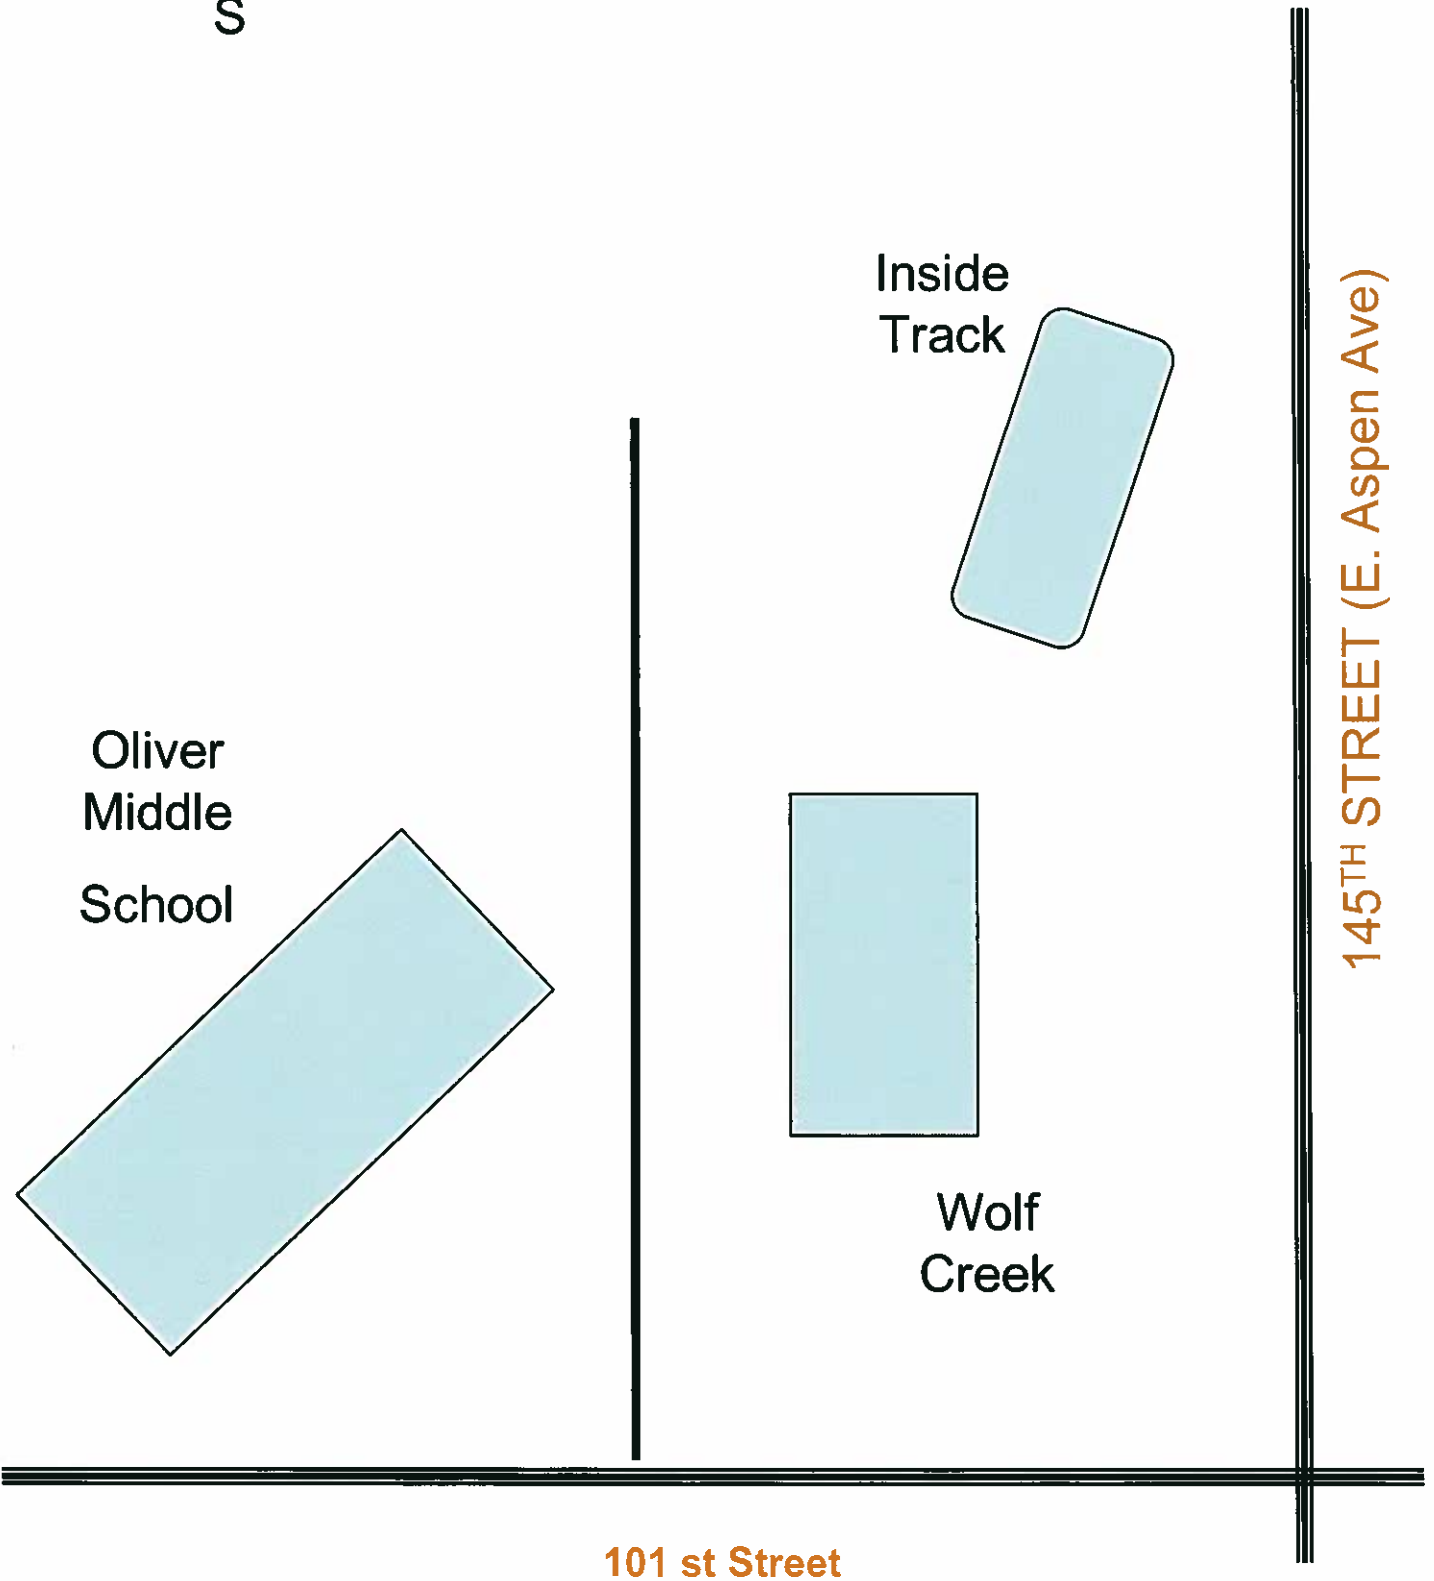

PSO
Location

Large 3

Large 2

Small 1

Small 2

Large 1

County Line

101st

Walking Trail

51ST

FAMILY CHURCH LOCATION

111 + 5

PARKING AREA

S 145TH E AVE

GRAVEL ROAD

121st

INDIAN SPRINGS
LOCATION

LARGE 22

LARGE 23

145TH STREET

Parking Area

INDIAN SPRINGS SOCCER COMPLEX

FAMILY VIDEO LOCATION

Wolf Creek
LOCATION

CENTENNIAL LOCATION

51ST STREET

CENTENNIAL MIDDLE SCHOOL